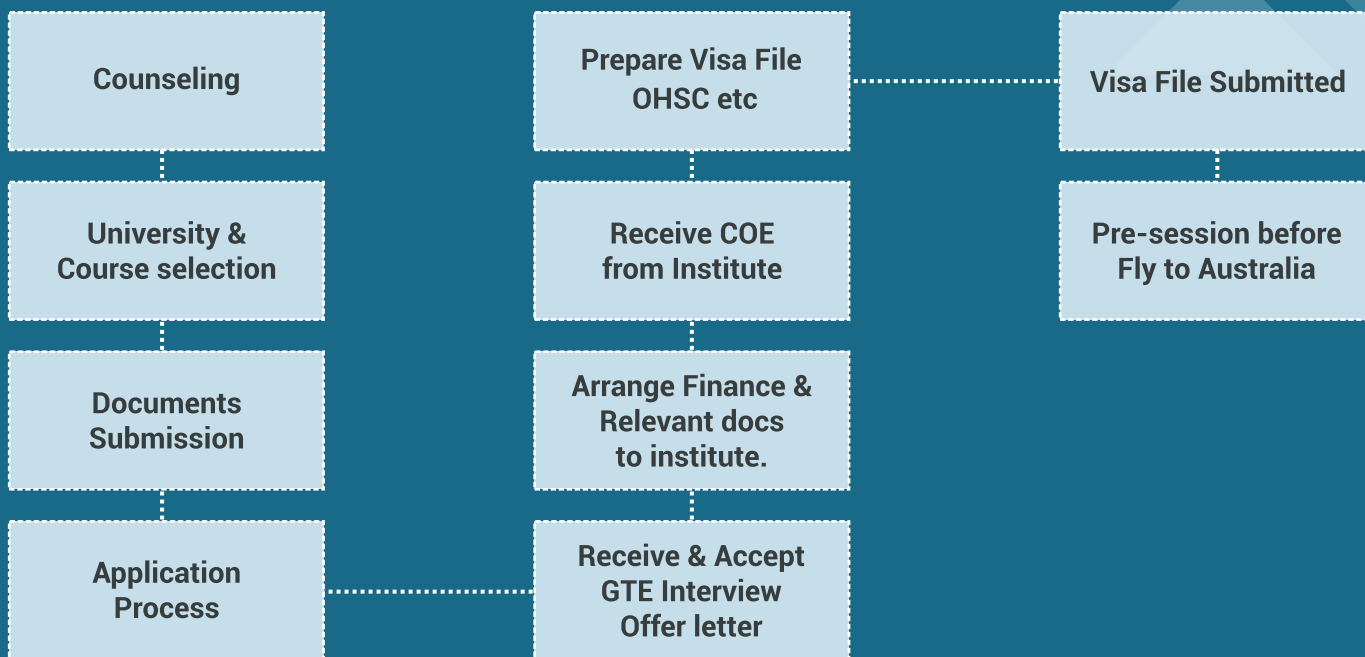

Programs Offered by Australian Universities

- Agriculture, Forestry, Fishery
- Architecture and Building
- Arts
- Commerce, Business, Administration
- Computer Science and Information Technology
- Education
- Engineering and Engineering Trades
- Environmental Science/Protection
- Health
- Humanities
- Journalism and Information
- Law
- Life Sciences
- Manufacturing and Processing
- Mathematics and Statistics
- Personal Services
- Physical Sciences, Sciences
- Security Services
- Social and Behavioral Science
- Social Services
- Transport Services
- Veterinary

Australia Visa Process

Intakes in Australia

- February and July
- September and November (mini intake)

“ Change your Life Today. Don't Gamble on Future, Act now Without Delay ”

314, Atlantis, Above Jasmin Mobile, Genda Circle, Vadodara.

70969 78684 / 70966 90000

www.edgeinternational.in

aus@edgeinternational.in